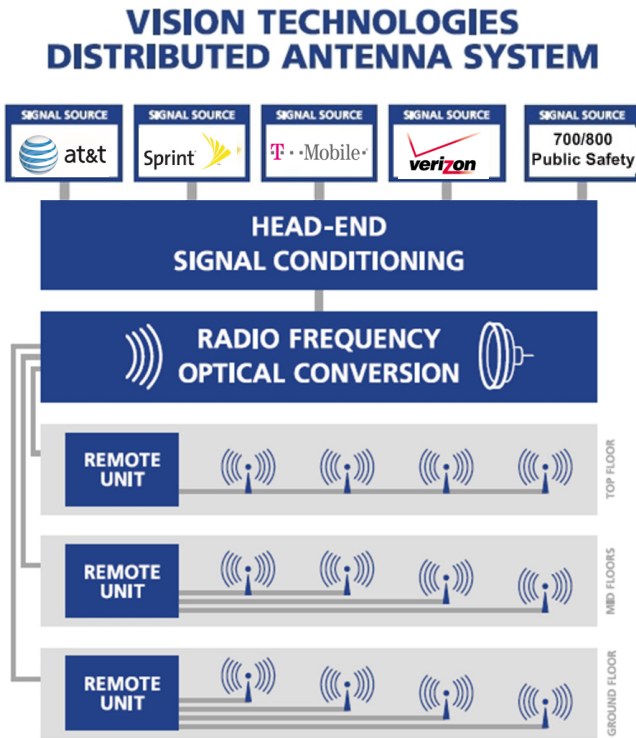

 visiontechnologies.com  866.746.1122

In-Building Wireless

Distributed Antenna Systems

Optimizing patented technology for the transport of RF signals over fiber optics, our solutions utilize a broadband hybrid fiber/coax infrastructure to distribute voice and data services to mobile users throughout a building or campus. Radio Frequency (RF) signals from mobile networks are transported over the infrastructure to broadband antennas.